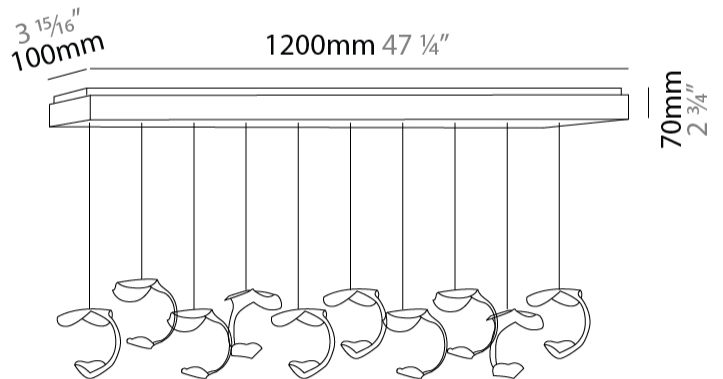

D131607-

base number Finish
Options

PROJECT
TYPE
SPECIFIER
QUANTITY
DATE

1. To build a product code in our configurator select the specify button on the base model # product page
2. To build a manual product code on this datasheet choose from the options listed below in blue font and add the suffix to the base model #

GENERAL

Series: Le Gigue
Partner: Knikerboker
Division: Design
Installation: Suspension
Product Type: Pendant
Mounting Location: Ceiling
Light Distribution: Indirect

PHYSICAL

Shape: Abstract
Diameter (in): 37 ⁷/₁₆
Length (mm): 1200
Max. Overall Height (mm): 1650
Max. Overall Height (in): 64 ¹⁵/₁₆
Weight (kg): 10.5
Fixture Finish: EWH / EBK / MAN / COF / PRD / SLF / GLF / CLF / BRL / EWS / EWG / EWC / EWR / EBS / EBG / EBC / EBC / EBB / MAS / MAD / MAC / MAB / COS / CGO / CCL / CBL / PRS / PRG / PRC / PRB
Fixture Material: Metal
Cable Details: Transparent Cable in the following lengths 5 x 1000mm / 39 3/8" 5 x 1500mm / 59 1/16"

ELECTRICAL

Lamp Type: LED
Input Wattage (W): 55
Dimming: Non-Dimming / Phase Dimming (120vac Only)
Driver Included: Yes
Driver Location: Integrated
Driver Type: Constant Current - Universal
Driver Class: Class 2
Input Voltage (V): 120 - 277
Constant Current (MA): 1050

LED

Number of LEDs: 10
Color Temperature (°K): 3000
Max. Delivered Lumen (lm): 6800
CRI: >85 CRI
Lamp Life (hrs): 50000

OPTICAL

RATINGS AND CERTIFICATIONS

Certified By: Certified for North American Standards
IP rating: IP20