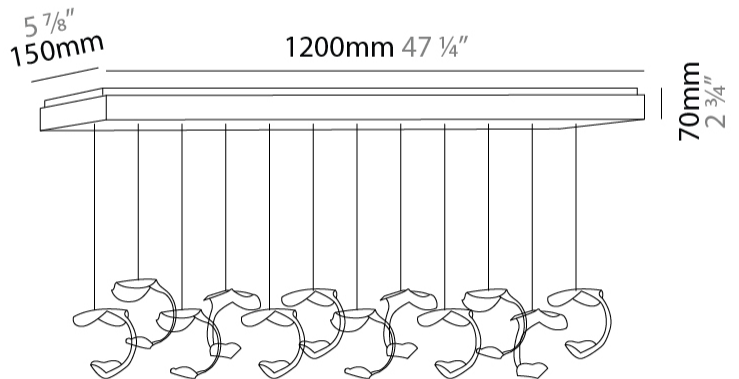

GENERAL

Series: Le Gigine _____
Partner: Knikerboker _____
Division: Design _____
Installation: Suspension _____
Product Type: Pendant _____
Mounting Location: Ceiling _____
Light Distribution: Indirect _____

PHYSICAL

Shape: Abstract _____
Diameter (in): 37 ⁷/₁₆ _____
Length (mm): 1200 _____
Max. Overall Height (mm): 1650 _____
Max. Overall Height (in): 64 ¹⁵/₁₆ _____
Weight (kg): 12.6 _____
Fixture Finish: EWH / EBK / MAN / COF / PRD / SLF / GLF / CLF / BRL / EWS / EWG / EWC / EWR / EBS / EBG / EBC / EBC / EBB / MAS / MAD / MAC / MAB / COS / CGO / CCL / CBL / PRS / PRG / PRC / PRB _____
Fixture Material: Metal _____
Cable Details: Transparent Cable in the following lengths 6 x 1000mm / 39 3/8" 6 x 1500mm / 59 1/16" _____

ELECTRICAL

Lamp Type: LED _____
Input Wattage (W): 66 _____
Dimming: Non-Dimming / Phase Dimming (120vac Only) _____
Driver Included: Yes _____
Driver Location: Integrated _____
Driver Type: Constant Current - Universal _____
Driver Class: Class 2 _____
Input Voltage (V): 120 - 277 _____
Constant Current (MA): 1050 _____

LED

Number of LEDs: 12 _____
Color Temperature (°K): 3000 _____
Max. Delivered Lumen (lm): 10200 _____
CRI: >85 CRI _____
Lamp Life (hrs): 50000 _____

OPTICAL

RATINGS AND CERTIFICATIONS

Certified By: Certified for North American Standards _____
IP rating: IP20 _____