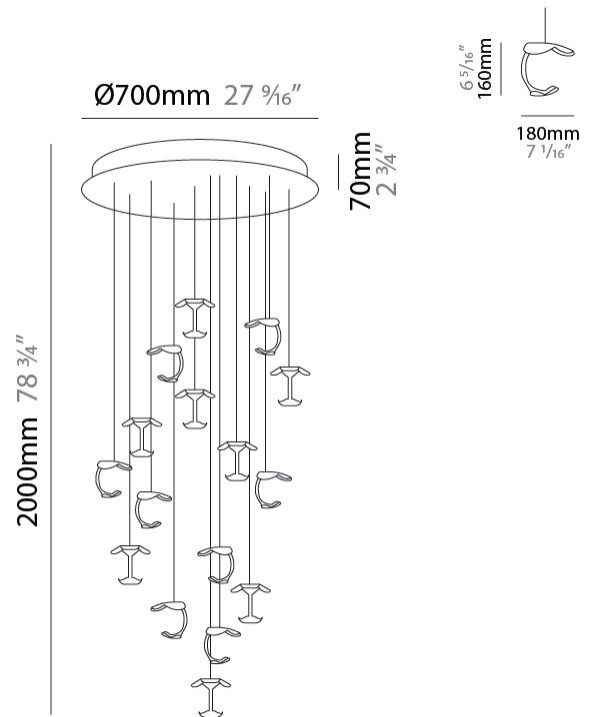

PROJECT	_____
TYPE	_____
SPECIFIER	_____
QUANTITY	_____
DATE	_____

1. To build a product code in our configurator select the specify button on the base model # product page
2. To build a manual product code on this datasheet choose from the options listed below in blue font and add the suffix to the base model #

GENERAL

Series: Le Gigue
Partner: Knikerboker
Division: Design
Installation: Suspension
Product Type: Pendant
Mounting Location: Ceiling
Light Distribution: Indirect

PHYSICAL

Shape: Abstract
Diameter (mm): 700
Diameter (in): 27 7/16
Max. Overall Height (mm): 2650
Max. Overall Height (in): 104 5/16
Weight (kg): 21.3
Fixture Finish: EWH / EBK / MAN / COF / PRD / SLF / GLF / CLF / BRL / EWS / EWG / EWC / EWR / EBS / EBG / EBC / EBB / MAS / MAD / MAC / MAB / COS / CGO / CCL / CBL / PRS / PRG / PRC / PRB
Fixture Material: Metal
Cable Details: Transparent Cable in the following lengths 5 x 1000mm / 39 3/8" 6 x 1500mm / 59 1/16" 5 x 2000mm / 78 3/4"

ELECTRICAL

Lamp Type: LED
Input Wattage (W): 88
Dimming: Non-Dimming / Phase Dimming (120vac Only)
Driver Included: Yes
Driver Location: Integrated
Driver Type: Constant Current - Universal
Driver Class: Class 2
Input Voltage (V): 120 - 277
Constant Current (MA): 1050

LED

Number of LEDs: 16
Color Temperature (°K): 3000
Max. Delivered Lumen (lm): 13600
CRI: >85 CRI
Lamp Life (hrs): 50000

OPTICAL

RATINGS AND CERTIFICATIONS

Certified By: Certified for North American Standards
IP rating: IP20